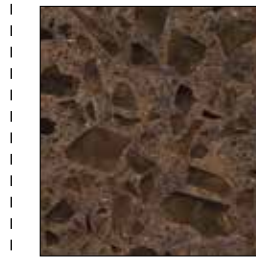

SI FANGO

VS SATENET BS124

SS COFFEE BROWN

CS CEMENT

TS GOBI BLACK

SS MARENGO

TS STARLIGHT GREY

CS EMPERADORO