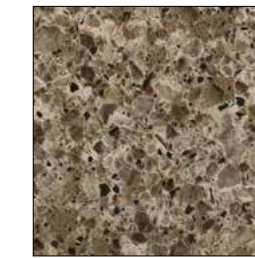

SS MOUNTAIN MIST